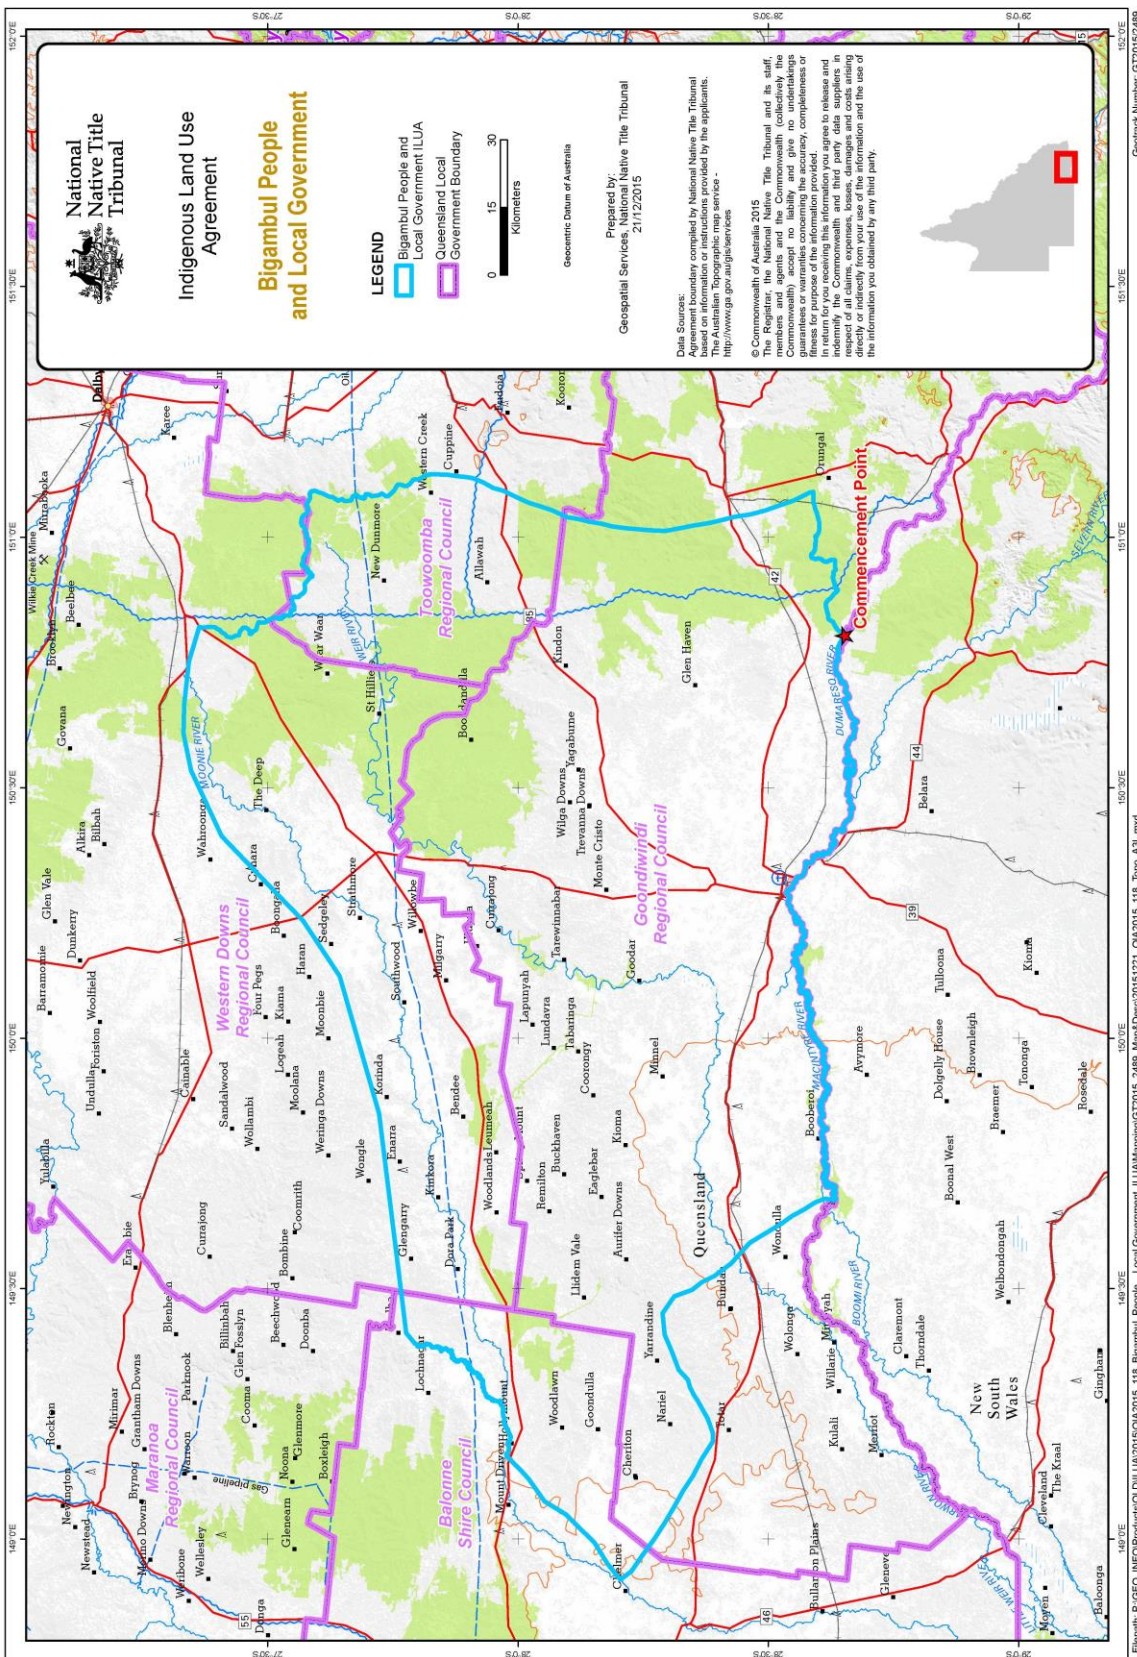

Schedule 3 Map of ILUA Area

Filepath: P:\GEO_INFO\Products\QILUA\2015\QIA\2015_118_Bigambul_People_Local Government_ILUA\Map\Map\G7015_2482_Map\Desc\0161221_QAC\2015_118_Topo_A3L.mxd
Geotrack Number: G7015/2489